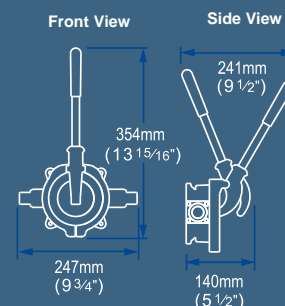

Bulkhead/Removable Handle
BP9021