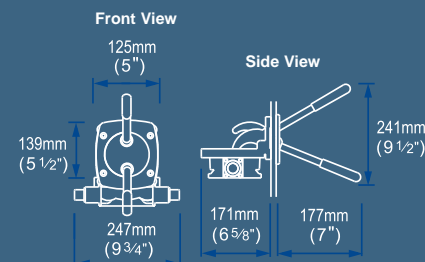

Thru Deck/Bulkhead
BP9013