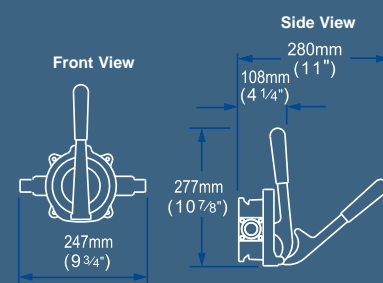

Bulkhead/Fixed Handle
BP9005